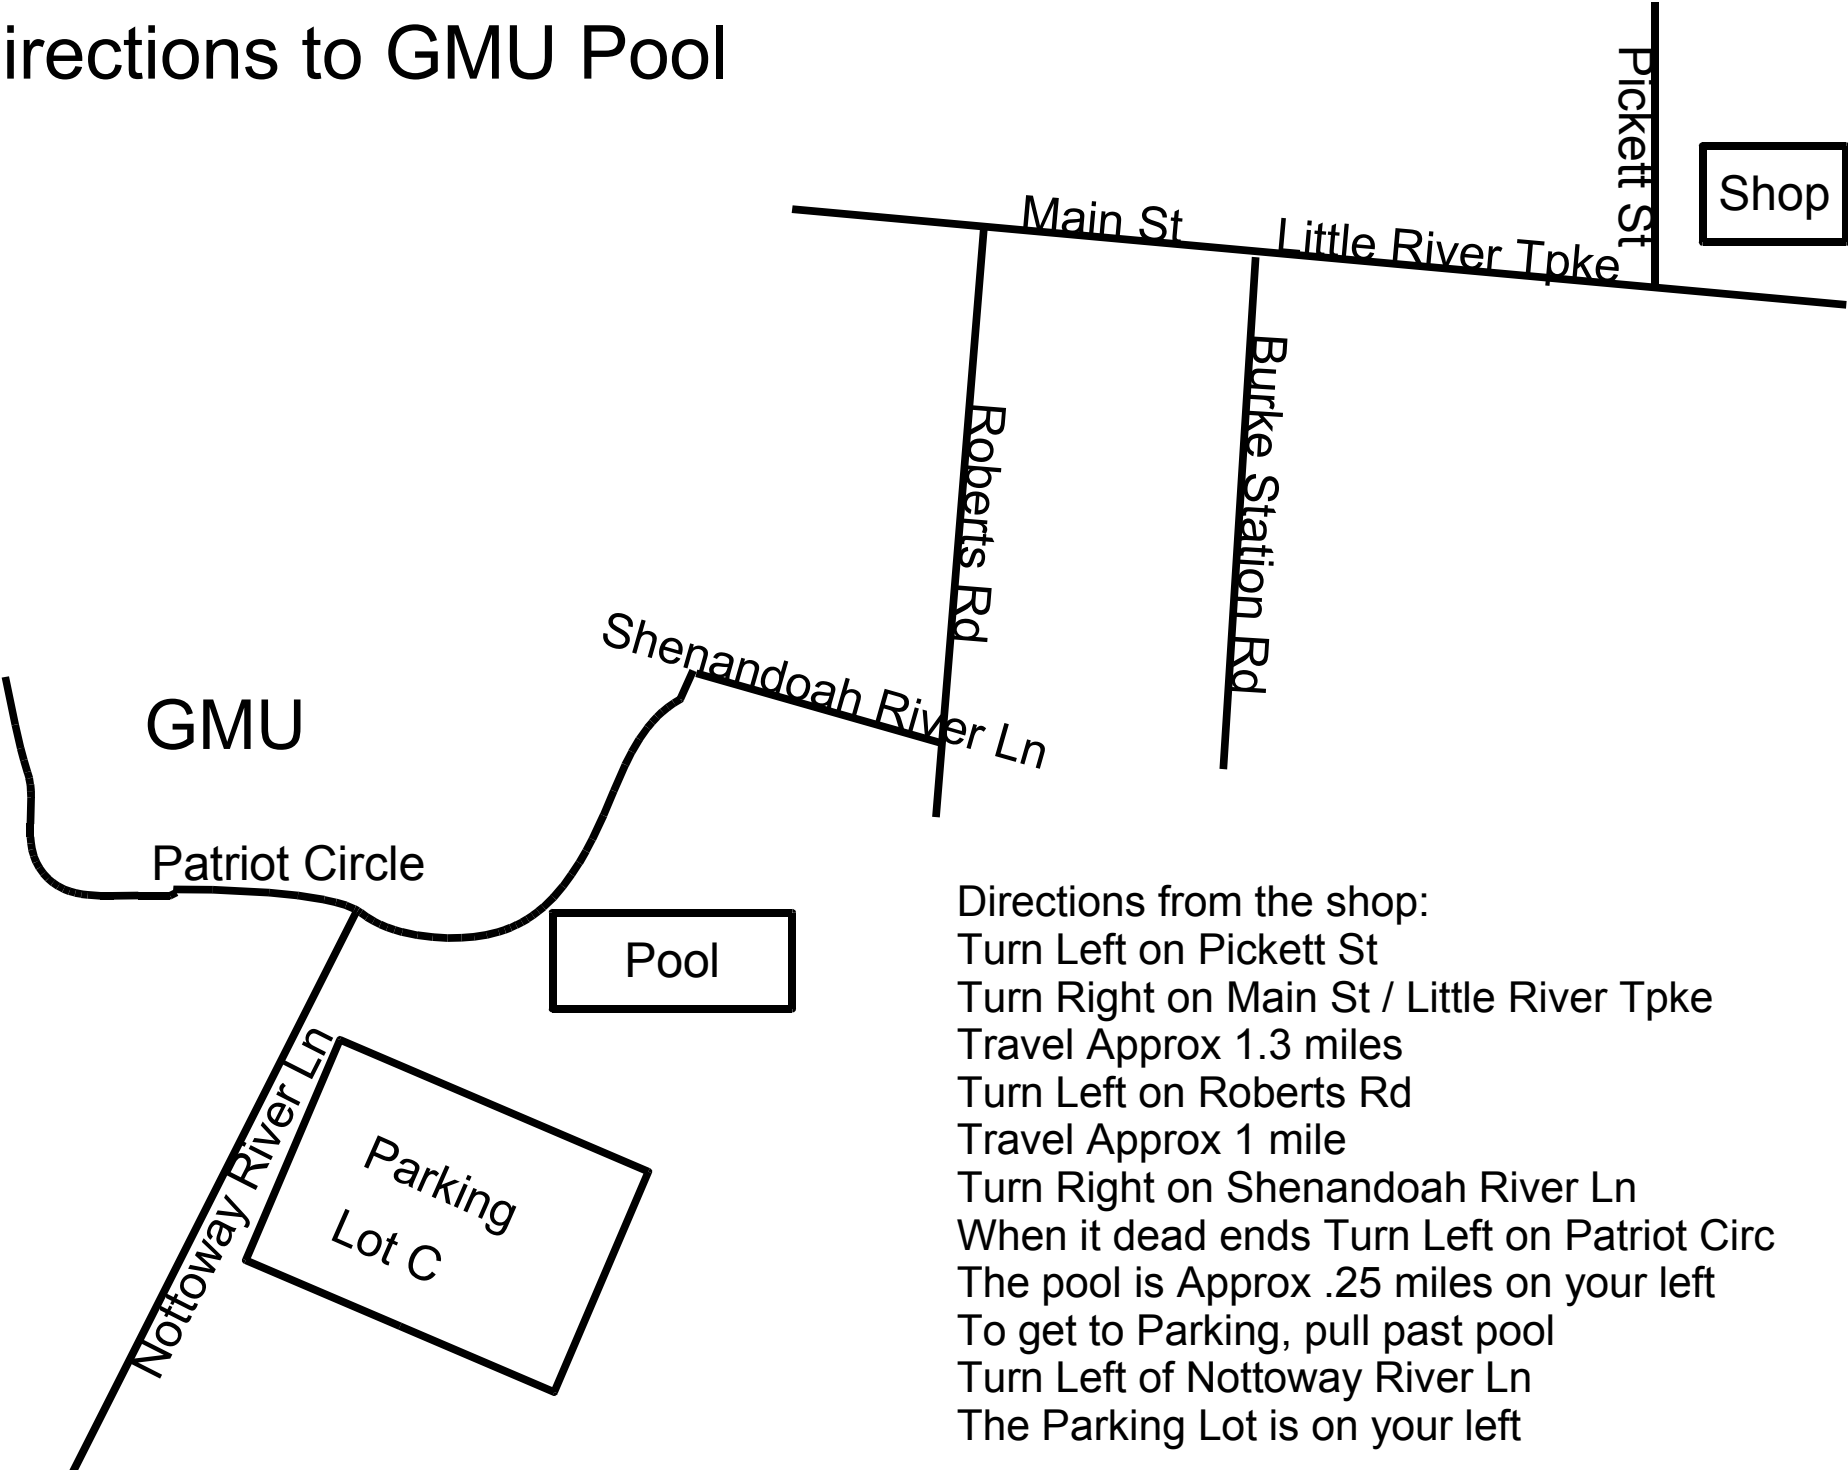

# Directions to GMU Pool

Directions from the shop:  
Turn Left on Pickett St  
Turn Right on Main St / Little River Tpke  
Travel Approx 1.3 miles  
Turn Left on Roberts Rd  
Travel Approx 1 mile  
Turn Right on Shenandoah River Ln  
When it dead ends Turn Left on Patriot Circ  
The pool is Approx .25 miles on your left  
To get to Parking, pull past pool  
Turn Left of Nottoway River Ln  
The Parking Lot is on your left